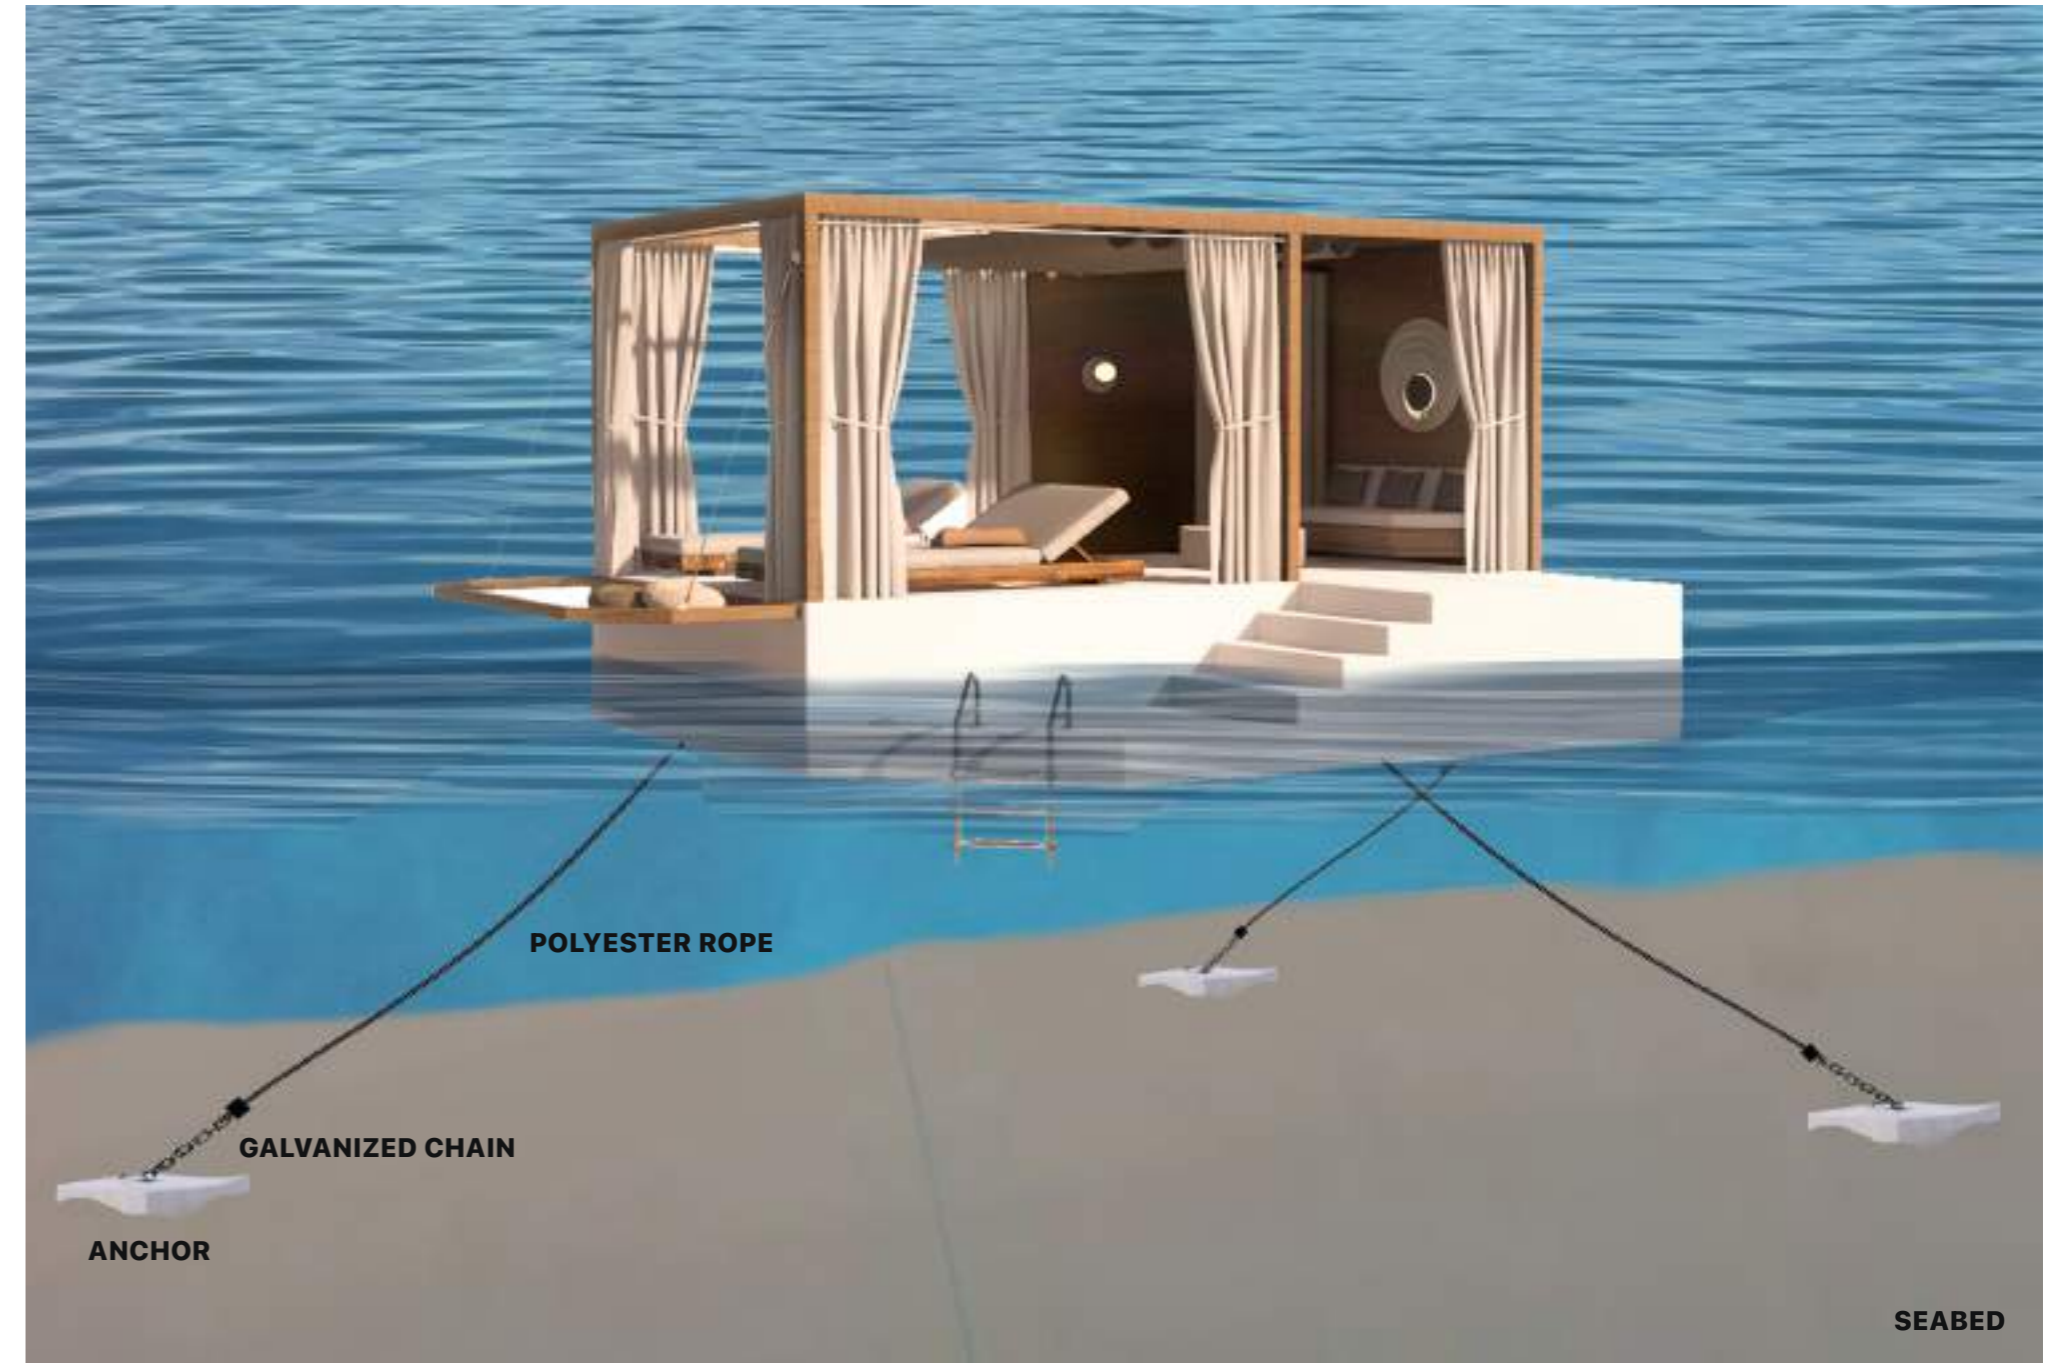

HSB MARINE
WE BUILD ON WATER

Fully Furnished

Floating Platform + Superstructure
+ Furnitures & Furnishings

Length (m)	5
Width (m)	4.2
Height (3.4)	3.4
Freeboard (cm) (Lower Ground)	30
Freeboard (cm) (Upper Ground)	102
Draft (cm)	45
Max User Capacity	12
Energy Production	Solar Panel
Shading System	Retractable Pergola
Outdoor Seating Area	Hammock (300x100 cm)
Total Advertising Billboard Space	10.2 m ² (6.3 + 3,9)

Furnishing & Furnitures

Rest Corner Sofa (180x60 cm)
Sunbed (2 piece)
 1st piece - 190x120 cm
 2nd piece - 190x60 cm
Ice Tub (R40 cm)
Speaker (2 piece)
Dressing Cabin (80x80 cm)

Materials

Floating Pontoon
FRP Platform
Wood Patterned Profiles
Stainless Steel Pool Ladder
Hammock Holder Steel Rope
Wood Veneer Wall Panel
Aluminium Mooring Cleat
Solar Panel

Materials	Floating Pontoon
	FRP Platform
	Wood Patterned Profiles
	Stainless Steel Pool Ladder
	Hammock Holder Steel Rope
	Wood Veneer Wall Panel
	Solar Panel
	Aluminium Mooring Cleat

Platform

Floating Platform

Sponsorship Areas

Area 1

Height (cm) 225
Width (cm) 280
Space (m²) 6.3

Area 2

Height (cm) 225
Width (cm) 174
Space (m²) 3.9

Mooring

Our f-Lounge mooring system uses a Danforth Anchor, ideal for strong hold on sandy seabeds. The anchor connects to galvanized steel for durability and rust resistance, followed by a polyester rope attaching directly to the platform. This setup ensures a secure, flexible, and long-lasting connection, perfect for a stable floating experience.