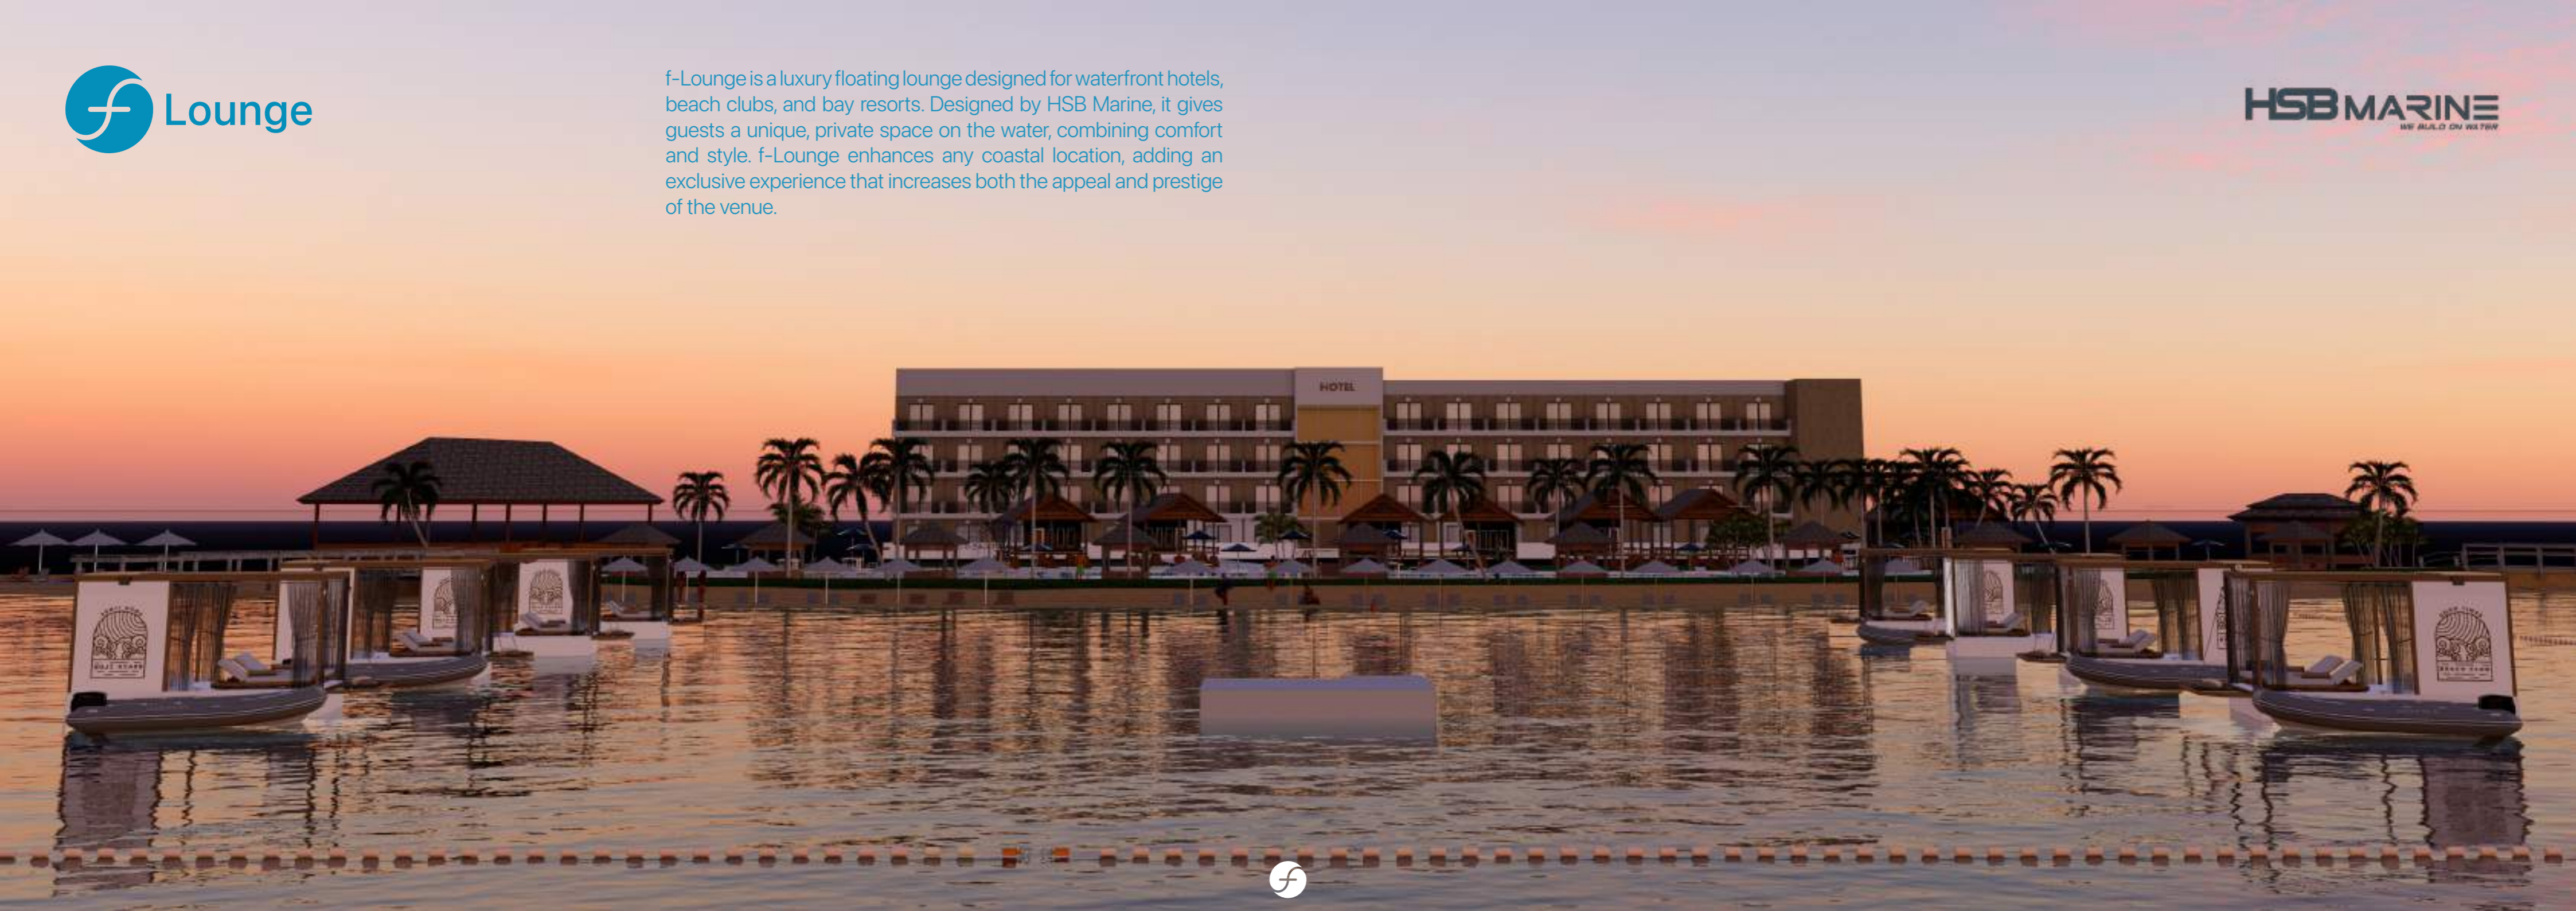

f-Lounge is a luxury floating lounge designed for waterfront hotels, beach clubs, and bay resorts. Designed by HSB Marine, it gives guests a unique, private space on the water, combining comfort and style. f-Lounge enhances any coastal location, adding an exclusive experience that increases both the appeal and prestige of the venue.

HSB MARINE
WE BUILD ON WATER