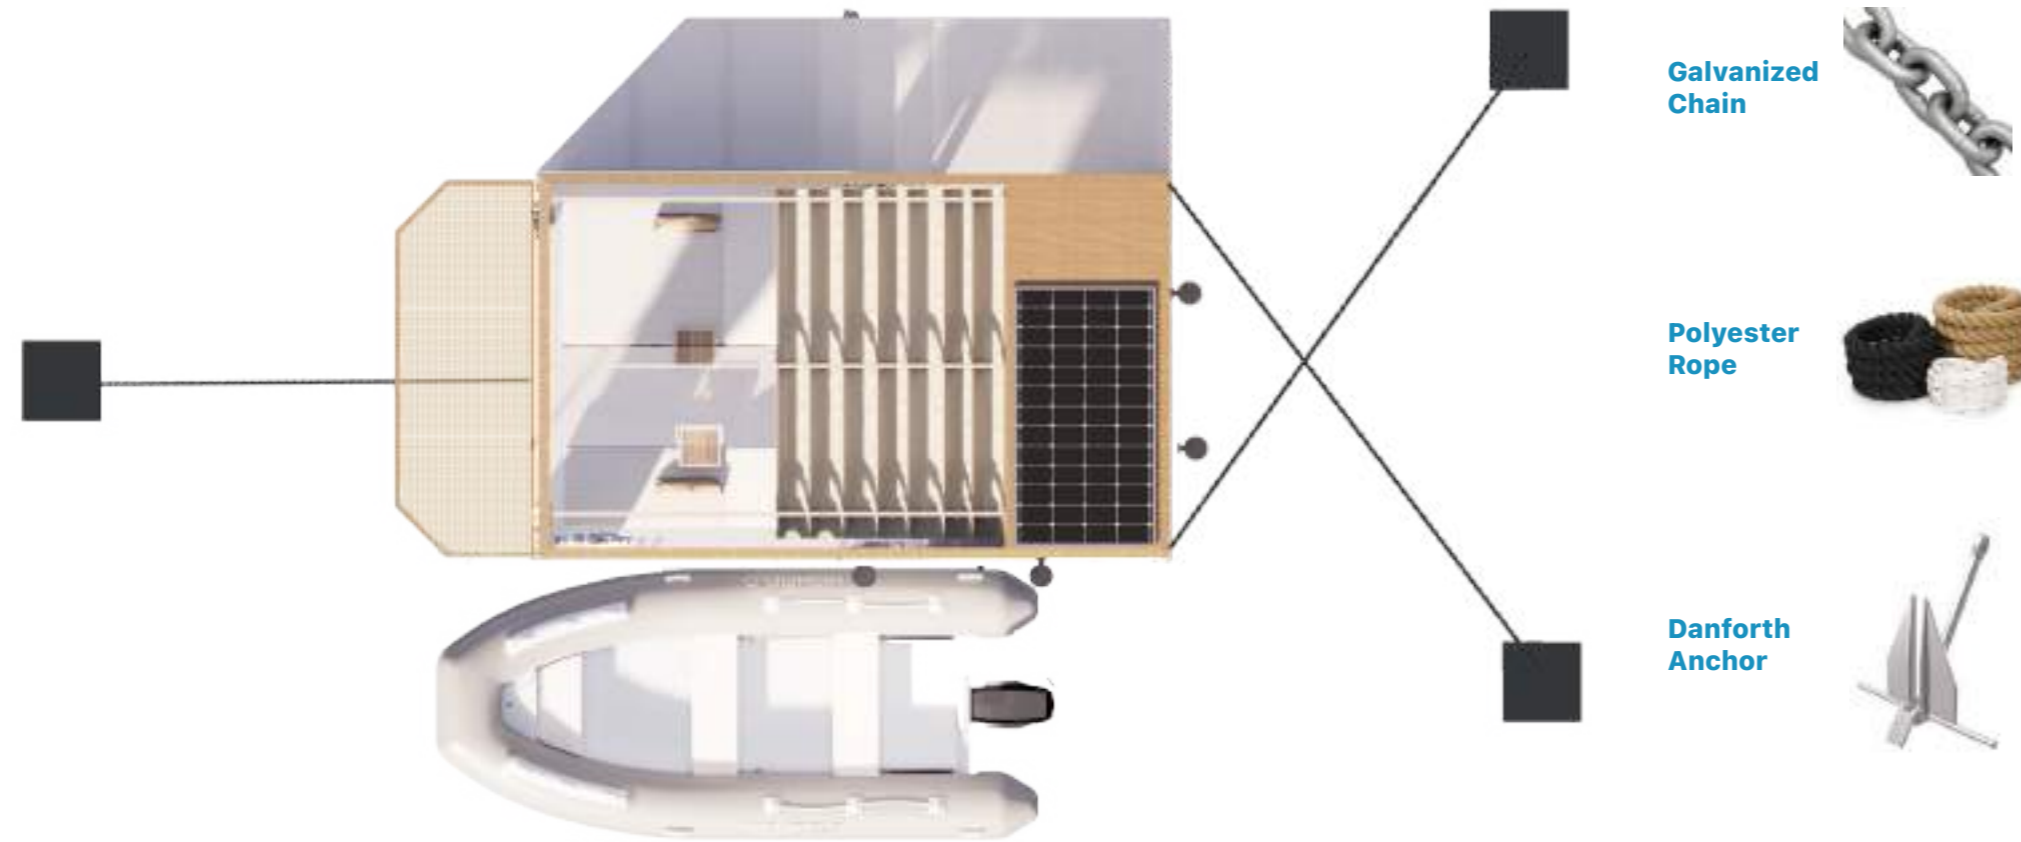

Sponsorship Areas

Area 1

Height (cm) 225
Width (cm) 280
Space (m²) 6.3

Area 2

Height (cm) 225
Width (cm) 174
Space (m²) 3.9

Mooring

Our f-Lounge mooring system uses a Danforth Anchor, ideal for strong hold on sandy seabeds. The anchor connects to galvanized steel for durability and rust resistance, followed by a polyester rope attaching directly to the platform. This setup ensures a secure, flexible, and long-lasting connection, perfect for a stable floating experience.