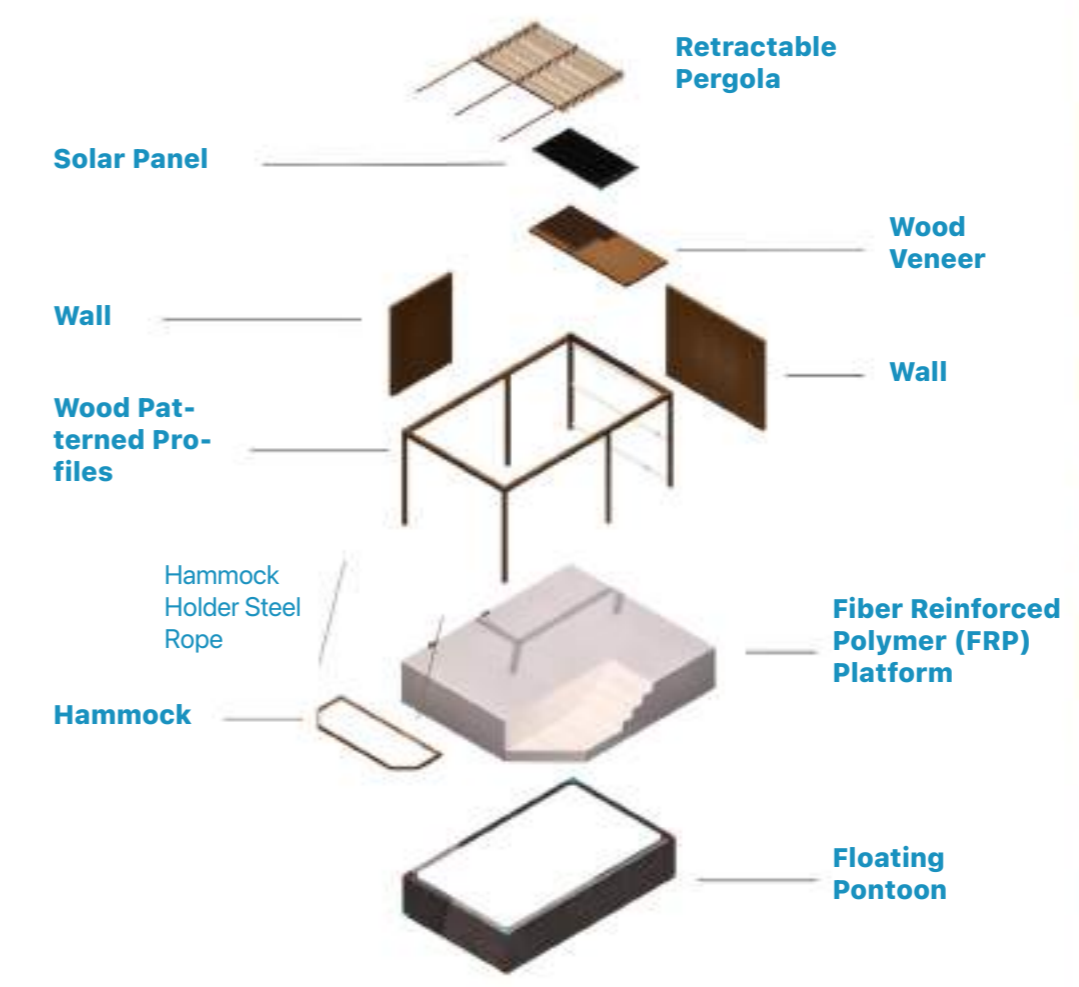

HSB MARINE
WE BUILD ON WATER

Fully Furnished

Floating Platform + Superstructure
+ Furnitures & Furnishings

Length (m)	5
Width (m)	4.2
Height (3.4)	3.4
Freeboard (cm) (Lower Ground)	30
Freeboard (cm) (Upper Ground)	102
Draft (cm)	45
Max User Capacity	12
Energy Production	Solar Panel
Shading System	Retractable Pergola
Outdoor Seating Area	Hammock (300x100 cm)
Total Advertising Billboard Space	10.2 m ² (6.3 + 3,9)

Furnishing & Furnitures

Rest Corner Sofa (180x60 cm)
Sunbed (2 piece)
 1st piece - 190x120 cm
 2nd piece - 190x60 cm
Ice Tub (R40 cm)
Speaker (2 piece)
Dressing Cabin (80x80 cm)

Materials

Floating Pontoon
FRP Platform
Wood Patterned Profiles
Stainless Steel Pool Ladder
Hammock Holder Steel Rope
Wood Veneer Wall Panel
Aluminium Mooring Cleat
Solar Panel

In Hotels and Beach Clubs

Features

Materials

Premium Lounge On Water

Unfurnished

Floating Platform + Superstructure

Length (m)	5
Width (m)	4.2
Height (3.4)	3.4
Freeboard (cm) (Lower Ground)	30
Freeboard (cm) (Upper Ground)	102
Draft (cm)	45
Max User Capacity	12
Shading System	Retractable Pergola
Total Advertising Billboard Space	10.2 m ² (6.3 + 3,9)

Materials	Floating Pontoon
	FRP Platform
	Wood Patterned Profiles
	Stainless Steel Pool Ladder
	Hammock Holder Steel Rope
	Wood Veneer Wall Panel
	Solar Panel
	Aluminium Mooring Cleat

Platform

Floating Platform